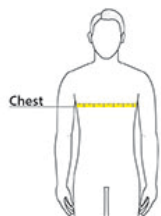

PRODUCT MEASUREMENTS

	XS	S	M	L	XL	2XL	3XL	4XL	5XL
Body Length at Back	27	28	29	30	31	32	33	34	35
Chest	18	20	22	24	26	28	30	32	34
Sleeve Length from Center Back	33	34	35	36	37	38	39	40	41

Body Length at Back: Measured from high point shoulder to finished hem at back.

Chest: Measured across the chest one inch below armhole when laid flat.

Sleeve Length from Center Back: Measure from Center Back neck to shoulder point to sleeve hem.

SIZE CHARTS

	XS	S	M	L	XL	2XL	3XL	4XL	5XL
Chest	30-32	34-36	38-40	42-44	46-48	50-52	54-56	58-60	62-64

SPEC SHEET + MEASUREMENTS

GILDAN®

Gildan® Softstyle® Midweight Pullover Hooded Sweatshirt.
SF500

HOW TO MEASURE

CHEST

Measure under the arm and around the fullest part of the chest with arms down, keeping tape horizontal.